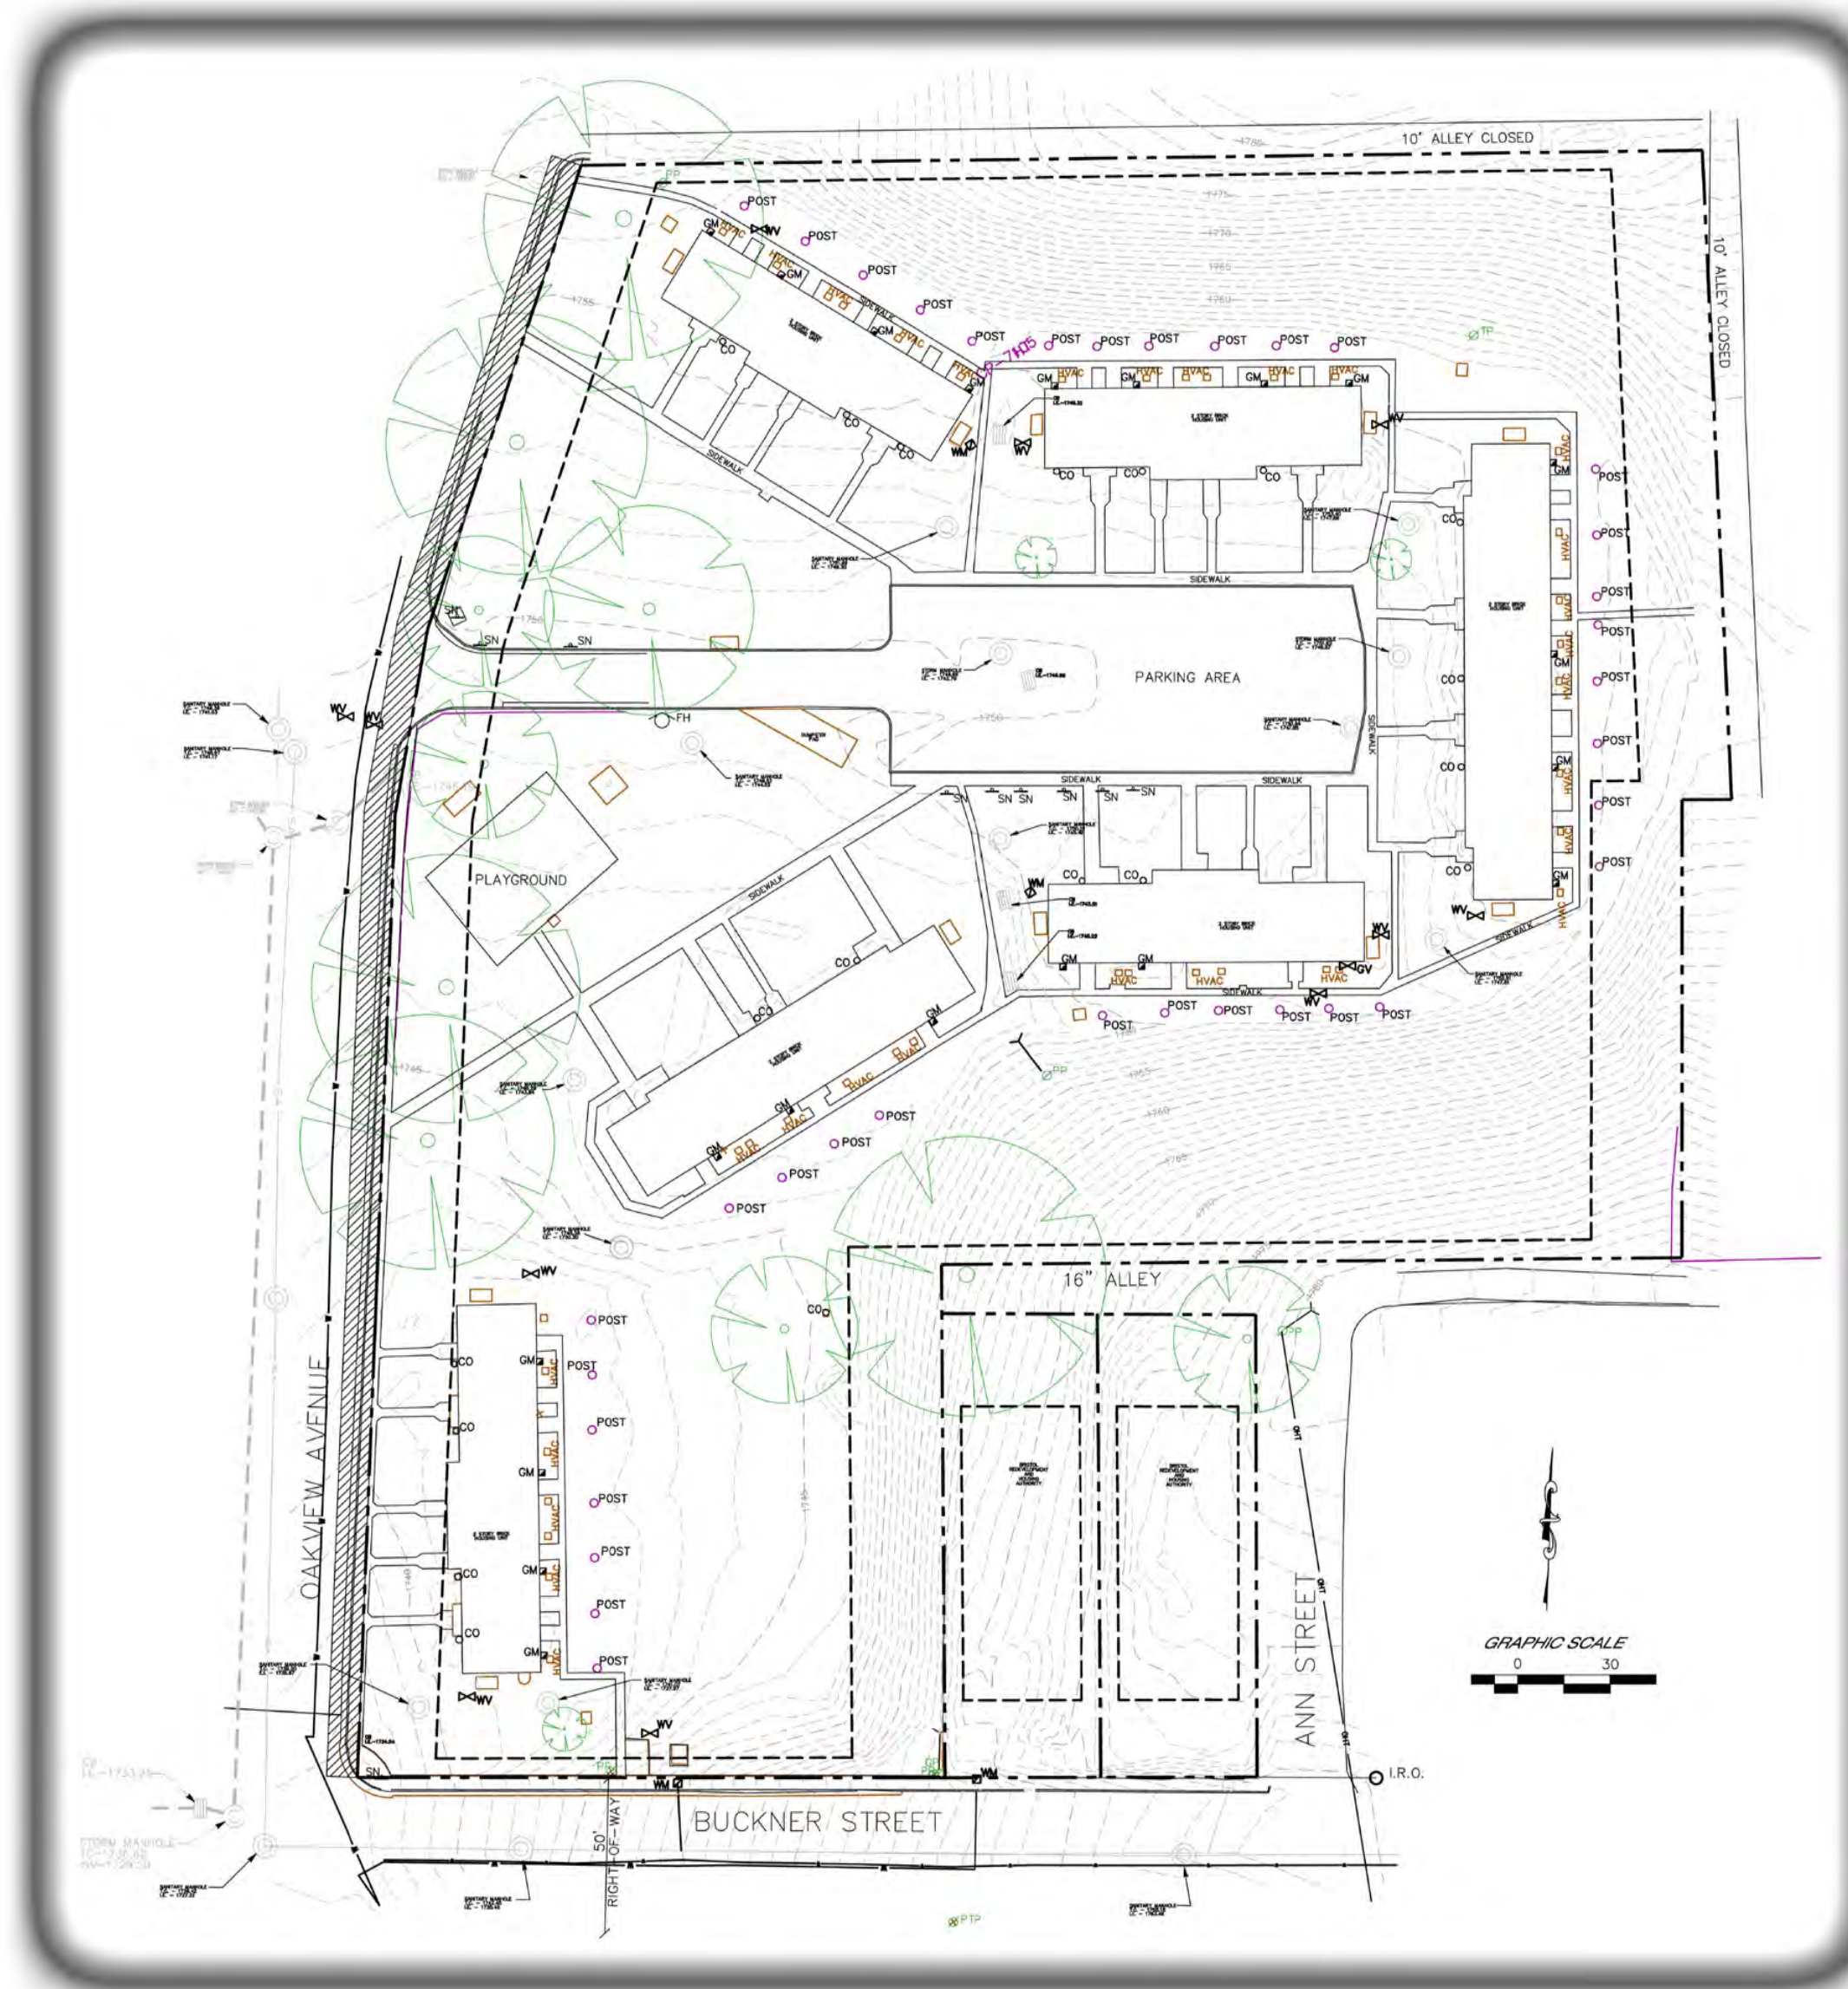

EXISTING AERIAL IMAGE

EXISTING SITE TOPOGRAPHY

B.R.H.A. - BONHAM CIRCLE REDEVELOPMENT

Bristol, Virginia

AERIAL OVERLAY RENDERING
October 1, 2014